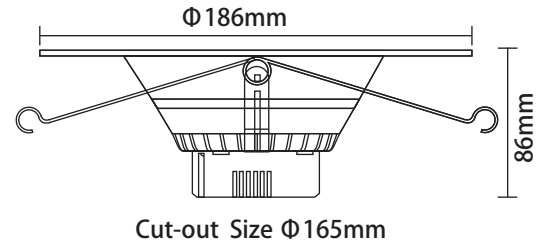

- Frosted polycarbonate lens,Aluminum body
- Fits 6" inches recessed can
- High efficacy,Minimal 70lm/W,up to 80 lm/W
- Wide beam angle
- 80+CRI or 90+CRI Available
- Triac dimming minimum to 3% . Compatible to Lutron & Leviton dimmers
- Suitable for Dry,Damp,Wet location
- Easy to install

Product Information

Model Number	Wattage	LED Quantity	Voltage	Color Temperature	Luminous	CRI	Dimmable	Beam Angle	
YS-RT-6	2700K	15W	9Pcs	AC120V	2700K	900-1100Lm	80/90	Yes/No	120°
YS-RT-6	3000K	15W	9Pcs	AC120V	3000K	900-1100Lm	80/90	Yes/No	120°
YS-RT-6	4000K	15W	9Pcs	AC120V	4000K	900-1100Lm	80/90	Yes/No	120°
YS-RT-6	5000K	15W	9Pcs	AC120V	5000K	900-1100Lm	80/90	Yes/No	120°
Packing	Gift Box Size : 450x225x95mm QTY/CART : 12pcs			Caron Size: 590x465x240mm Gross Weight:5kg					