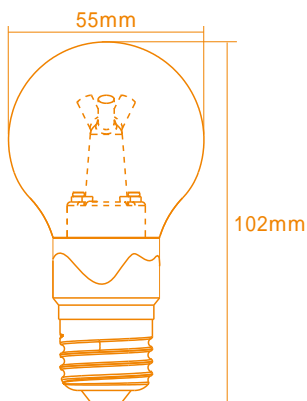

Packing

Gift Box Size:63*63*135mm Carton Size:350*350*320mm QTY/CART: 50pcs Gross Weight:5 kg

Operation/Storage Condition

Operation Temperature: 0-+55°C
Storage Temperature: -20-+85°C

Operation Humidity: <85%RH
Storage Humidity: <85%RH

Dimensions

ProductSeriesDescription:

Wattage Options: 4W \ 5W \ 6W
TC Options: 2400K \ 2700K \ 3000K \ 4500K \ 6000K
CRI Options: Ra>80 \ Ra>90
LED Brand Options: Sharp \ Epistar
Dimming IC Brand: NXP from Philips
Socket Base Options: E27 \ E26 \ B22 \ E17 \ E14
Lens: Named 3-Finger Lens with International Patent

Unique Selling Point

- 1.3-Finger Lens with international patent makes the beam angle wider
- 2.CRI can be up to 95, nearly the same as conventional Incandescent Bulb
- 3.0-100% smoothly dimmable and match both leading and trailing edge triac dimmers
- 4.Power factor could be up to 0.92
- 5.2400K color temperature is available for some special project
- 6.Very high light efficiency--up to 95Lm/W
- 7.Can be OEM laser printed